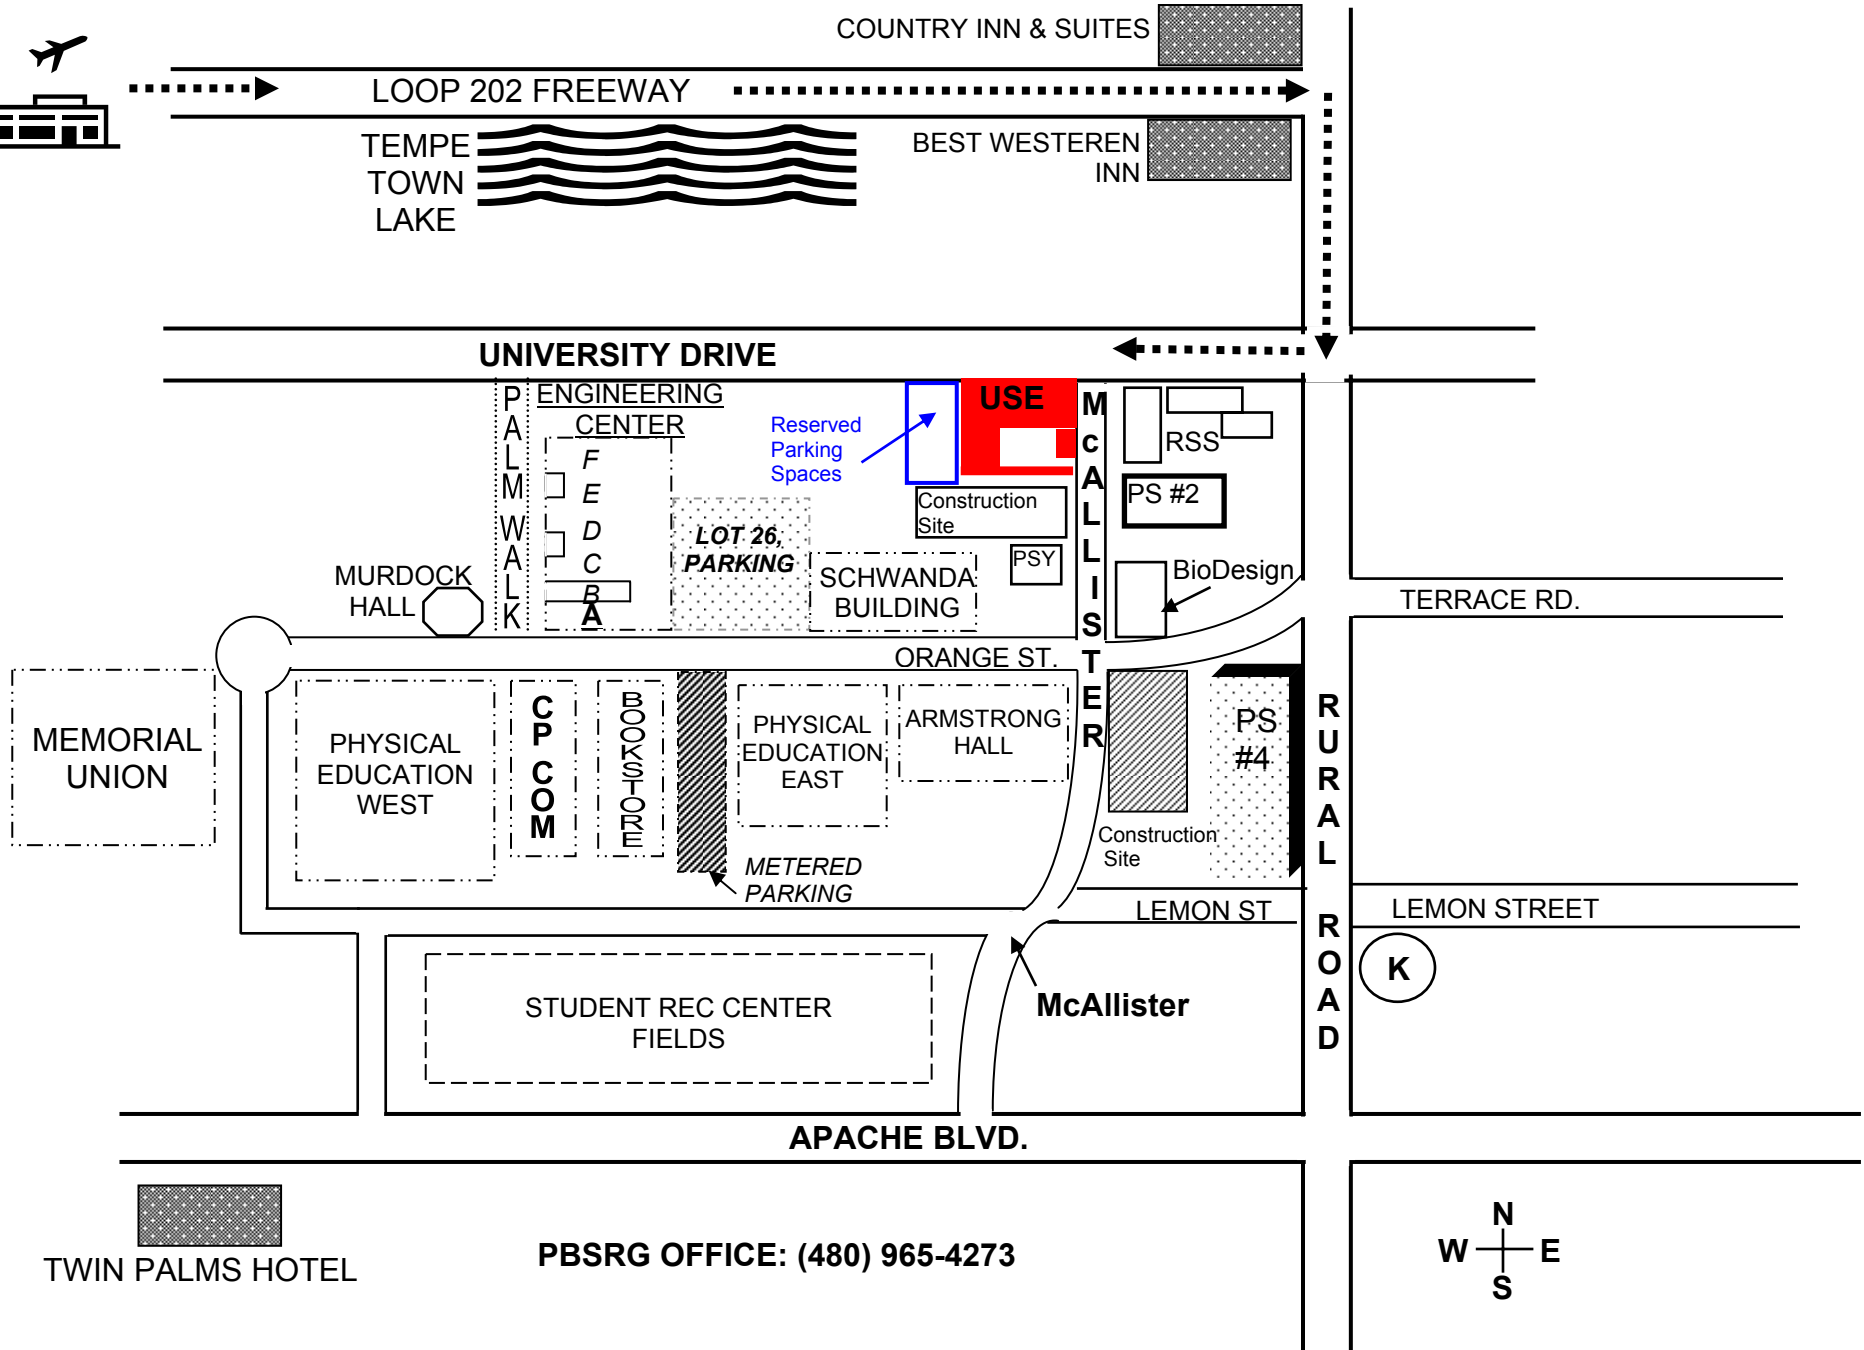

PERFORMANCE BASED STUDIES RESEARCH GROUP (PBSRG) (map is not to scale)

USE Bldg. # 250, 651 E. University Dr., Tempe, AZ - ARIZONA STATE UNIVERSITY MAIN CAMPUS

TWIN PALMS HOTEL

PBSRG OFFICE: (480) 965-4273